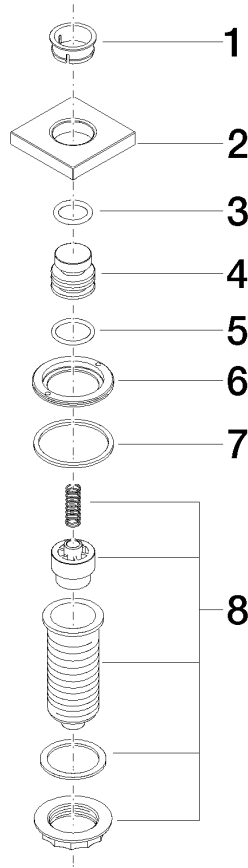

10 714 970

- for controlling a waste disposal unit

Compatible with waste disposal units with integrated air switch made by Insinkerator®, e.g. Evolution.

The products are not available in all markets, please contact your Dornbracht sales force.

For more information go to www.insinkerator.com

Fits LOT

	Chrome	10 714 970-00
	Brushed Platinum	10 714 970-06
	Platinum	10 714 970-08
	Durabross (23kt Gold)	10 714 970-09
	Dark Chrome	10 714 970-19
	Brushed Durabross (23kt Gold)	10 714 970-28
	Brushed Champagne (22kt Gold)	10 714 970-46
	Champagne (22kt Gold)	10 714 970-47
	Brushed Chrome	10 714 970-93
	Brushed Dark Platinum	10 714 970-99

10 714 970

mm [inches]

10 714 970

Parts for other finishes can be found here: Brushed Platinum

Spare parts list

No.	Item Number	Name	Quantity used	Delivery time
1	09 28 10 141 90	sleeve	1	2
2	09 27 87 013-00	rosette	1	10
3	09 14 10 507 90	seal	1	2
4	09 21 33 045-00	insert	1	10
5	09 14 10 015 90	seal	1	2
6	09 24 01 030 90	ring	1	2
7	09 14 05 037 90	seal	1	2
8	04 30 01 186 00 90	sleeve	1	2